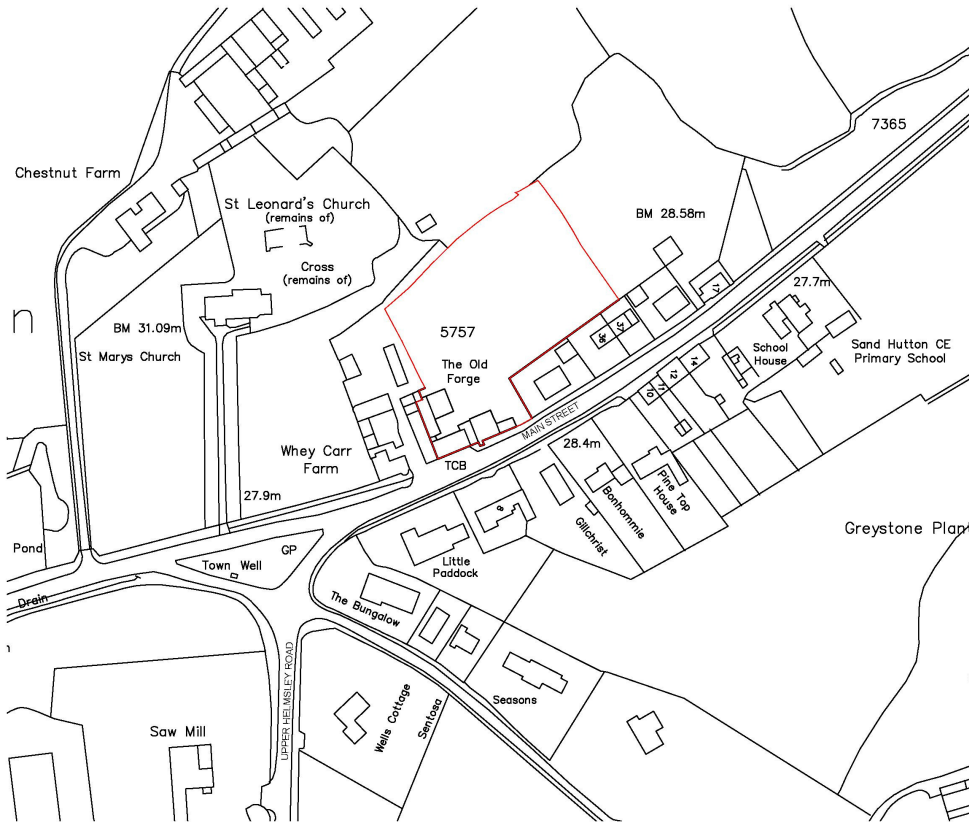

NORTH

Location Plan 1:1250

FIArchitects

THE OLD FORGE
MAIN STREET, SAND HUTTON
YORK, YO41 1LB

Location Plan

As Noted @ A3

OF/01 30/09/18 Planning 001 -

date valid 28/11/2018